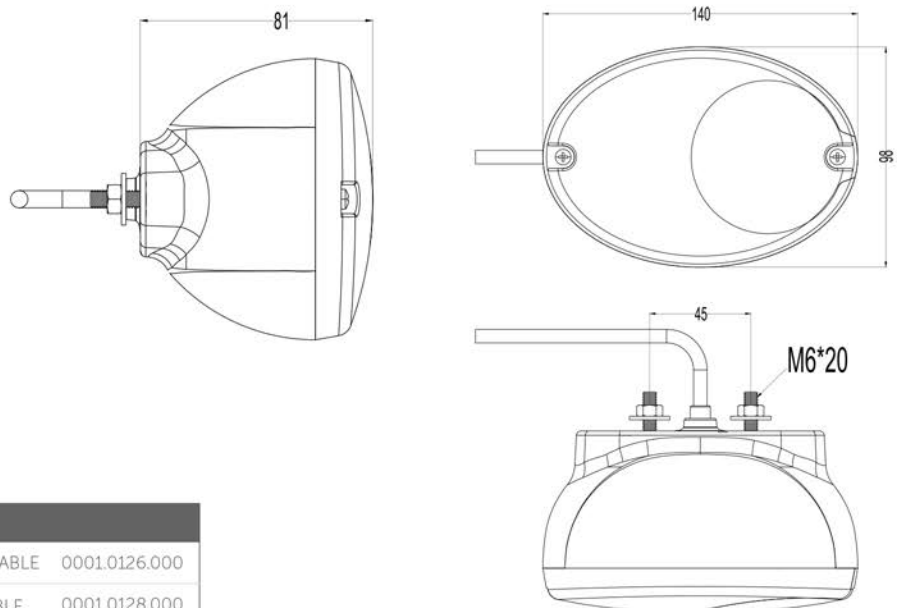

EL DIRECTION LAMP NASO FLAT, EL STOP LAMP NASO FLAT

Features

- 1 Functions: Turn Indicator for the front lamp
- 2 Functions: Position Brake for the rear lamp
- Specially designed for US Market
- % 100 tested before delivery

PARTS	PARTS NAME	PARTS NO
	EL DIRECTION LAMP NASO FLAT	0001.3207.XXX
	EL DIRECTION LAMP NASO FLAT SS	0001.3207.XXX
	EL STOP LAMP NASO FLAT	0001.3407.XXX
	EL STOP LAMP NASO FLAT SS	0001.3407.XXX

BULB		LENS	
12 V 21 W	0001.2027.000	SIGNAL UNBREAKABLE	0001.0126.000
12 V 21/5 W	0001.2029.000	STOP UNBREAKABLE	0001.0128.000